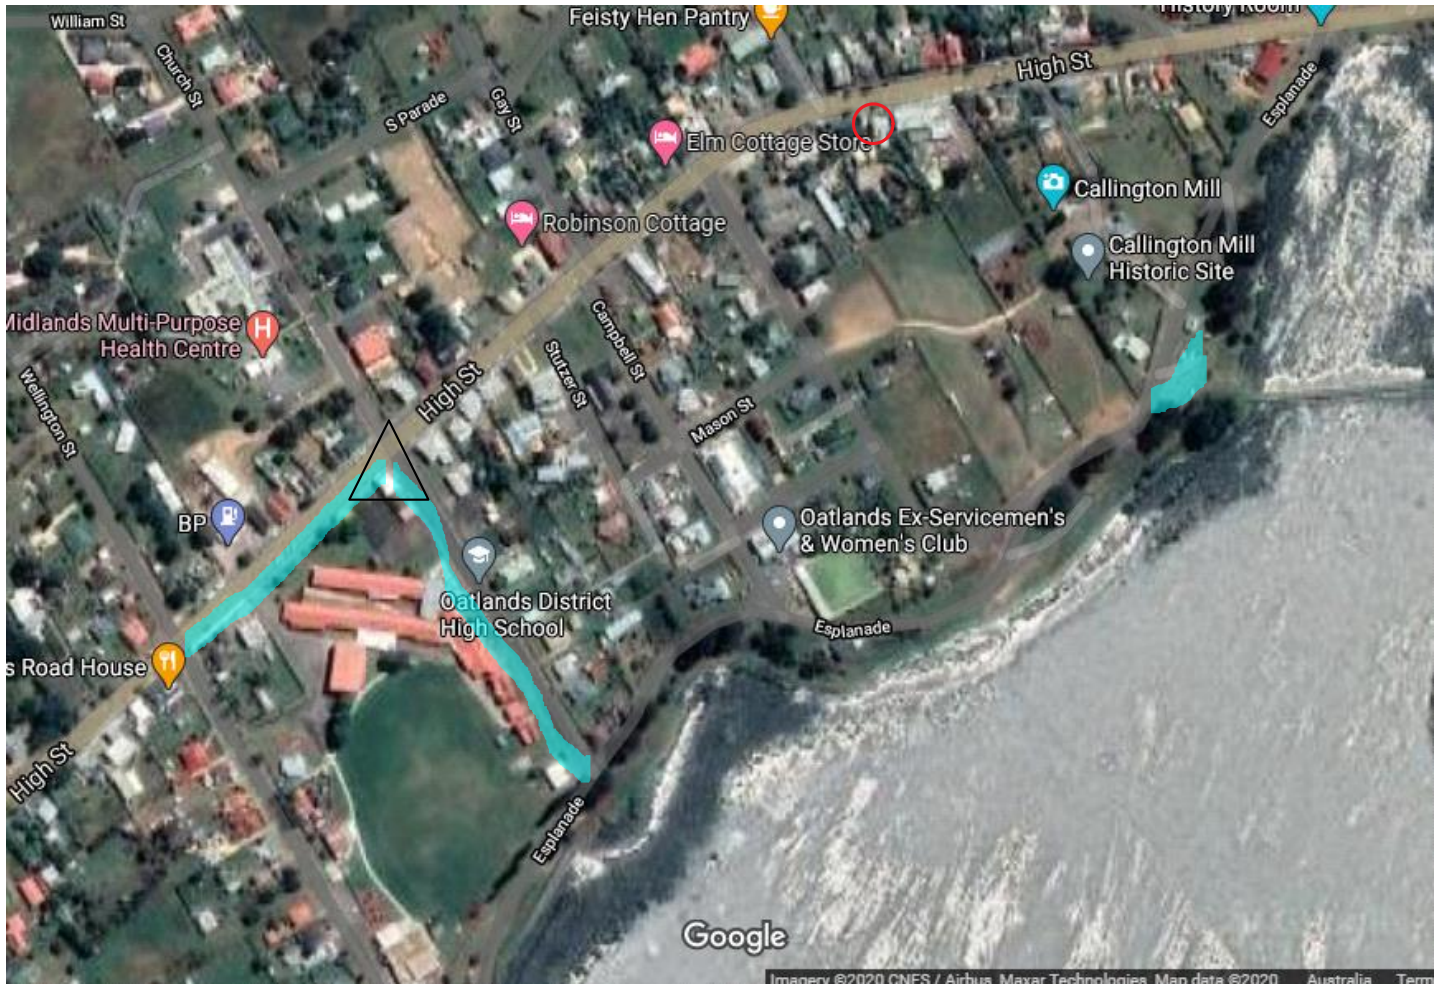

# Oatlands Map - Town

**Red** - 89 High Street - Between the Pancake Shop and the Old Midlands Hotel

**Parking** - street parking (angle park) on High Street in front of Oatlands School. Additional parking on Church Street and near Dulverton Dam behind the Callington Mill

Short **Briefing** will be held opposite the Kentish Hotel, marked with the triangle.

Race Starts on Tunnack Road at the Junction with Hastings Street